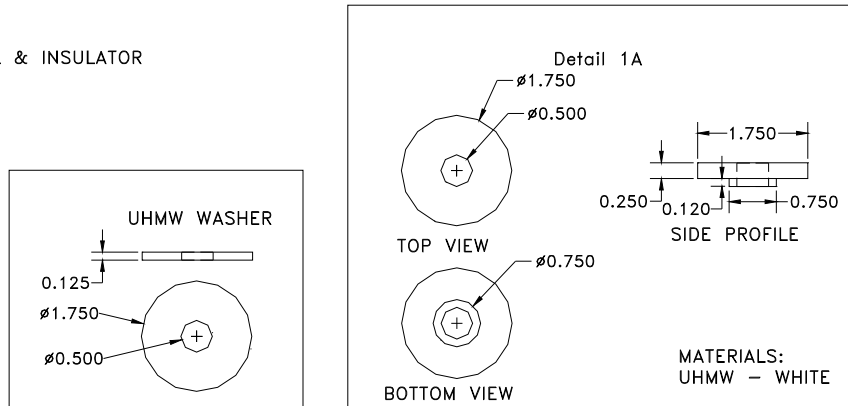

GENERAL CELL SIDE PROFILE

SIDE VIEW

ALL MEASUREMENTS IN INCHES  
 SHEET 1 OF 4

# CELL BREAK OUT

PEDESTAL & INSULATOR  
GENERAL SETUP DETAILS

SIDE VIEW

SHEET 3 of 4

PEDESTAL & INSULATOR  
DETAILS

SHEET 4 of 4