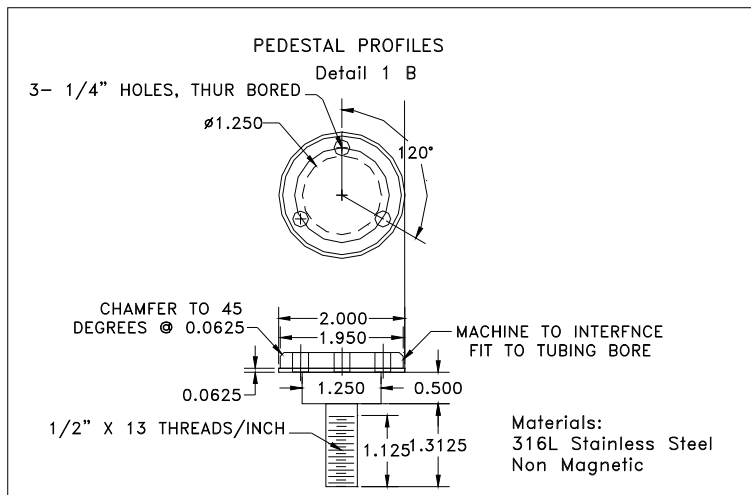

GENERAL CELL SIDE PROFILE

SIDE VIEW

ALL MEASUREMENTS IN INCHES  
 SHEET 1 OF 4

# CELL BREAK OUT

PEDESTAL & INSULATOR  
GENERAL SETUP DETAILS

SIDE VIEW

SHEET 3 of 4

PEDESTAL & INSULATOR  
DETAILS

SHEET 4 of 4